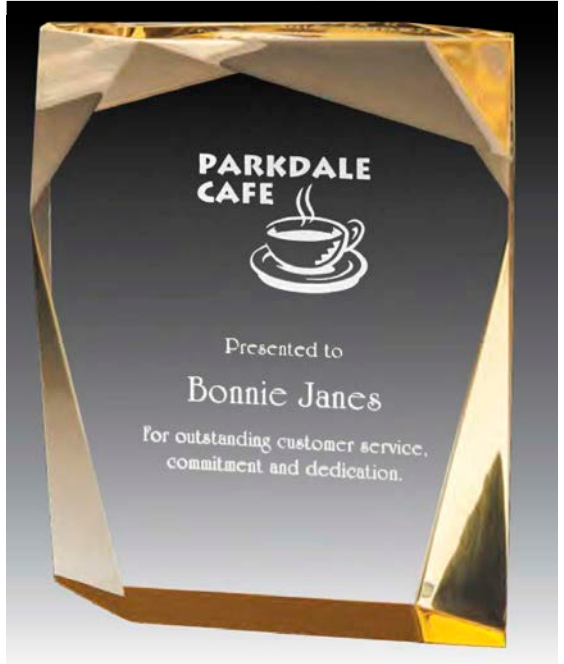

Logos and engraving are for display purposes only and are not included in price

AWARDS and RECOGNITION

Prism Series Acrylic

Dynamic thick Acrylic Awards with Metallic Reflective Edge

Available in 2 sizes

Model	Size	Each
ACG740A-G	5" x 4" x 1 1/4"	59.95
ACG740B-G	6" x 5" x 1 1/4"	91.95