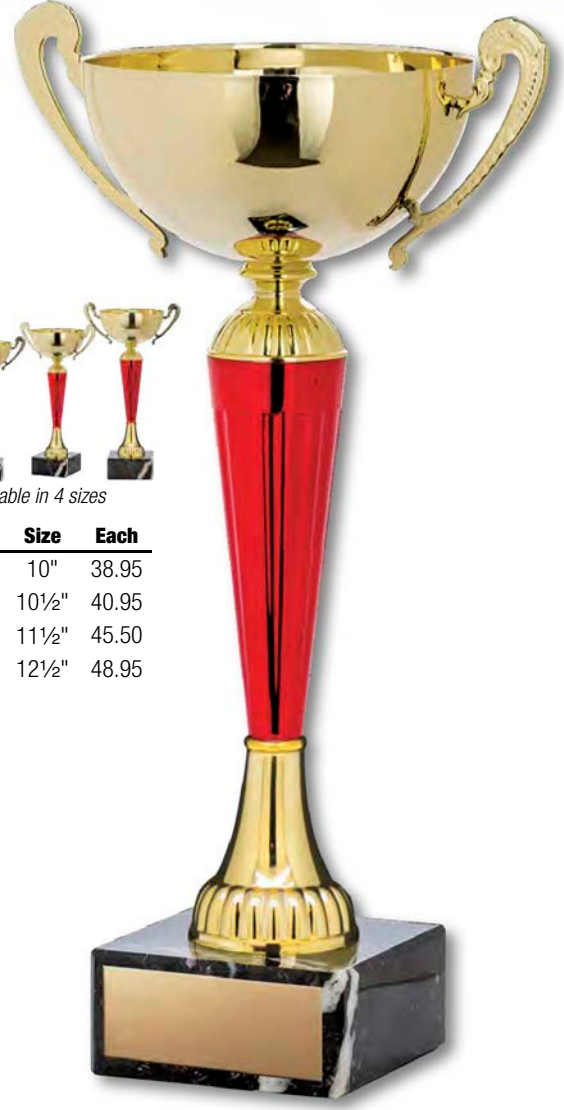

Model	Size	Each
EC2420	10"	33.50
EC2421	11½"	39.50
EC2422	13"	47.95

Available in 3 sizes

Model	Size	Each
EC1537	11"	31.95
EC1538	12"	35.50
EC1539	14"	42.50

All EC Cups are available with lid and figure unless specified

# Economy Series Euro Cups

**New**

Available in 4 sizes

Model	Size	Each
EC2325	10"	41.95
EC2326	11"	44.50
EC2327	11½"	48.95
EC2328	13½"	59.50

Available in 4 sizes

Model	Size	Each
EC2565	10"	38.95
EC2566	10½"	40.95
EC2567	11½"	45.50
EC2568	12½"	48.95

Available in 3 sizes

Model	Size	Each
EC1621	10"	26.95
EC1622	11½"	34.95
EC1623	13½"	46.95

All EC Cups are available with lid and figure unless specified

Available in 3 sizes

Model	Size	Each
EC3602	14"	95.95
EC3603	15½"	119.95
EC3604	17"	139.95