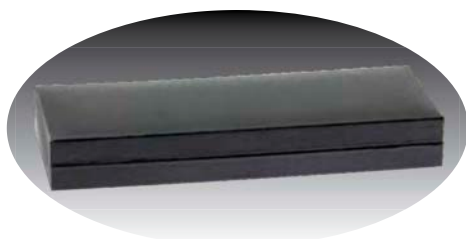

New

Engravable Pens

Artisan Series

EXECUTIVE

P-POUCH
75 ¢

Black felt pouch
holds all pens
and pencils

Pen Box

DAPB321K
\$3.95
Pen not included

Executive Pens

Engraves Gold

DA145KG

\$8.95

DA142KS

\$6.95

Engraves Silver

Light Up Pens