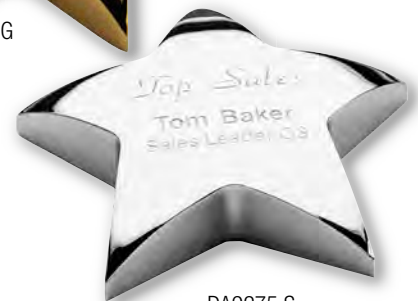

Logos and Engraving are for display purposes only and are not included in price.

Corporate Awards

Polished Metal Star Figure on Piano Finish Rosewood Base

DA 9331 6" \$79.95

Standing Rosewood Piano Finish Plaques

DA9275 S

Model	Size	Each
DA9275 G	4¼"	41.95
DA9275 S	4¼"	41.95

Logos and engraving are for display purposes only

Standing Rosewood Piano
Finish Plaque

Available in 2 Sizes

Model	Size	Each
DA 9339	9"	49.95
DA 9340	10 1/4"	59.95