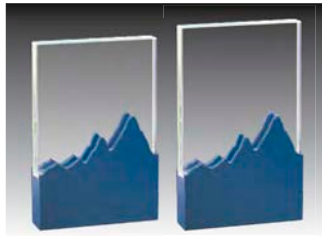

Model	Size	Each
GLBK1954A	8"	50.95
GLBK1954B	9"	57.95

Available in 2 sizes

Model	Size	Each
GLBK1531 S	7"	41.95
GLBK1531 M	7 3/4"	47.95

*Clear-Out*  
**SALE**

GL1794A-BK 4" x 6" \$27.95

GL2939 7" \$99.95

Logos and Engraving are for display purposes only and are not included in price

# Prism Series Glass

Available in 2 sizes

Model	Size	Each
GLA2888A-BU	7"	79.95
GLA2888B-BU	8"	84.95

Available in 2 sizes

Model	Size	Each
GLA2888A-RD	7"	79.95
GLA2888B-RD	8"	84.95

Logos and engraving are for display purposes only and are not included in price