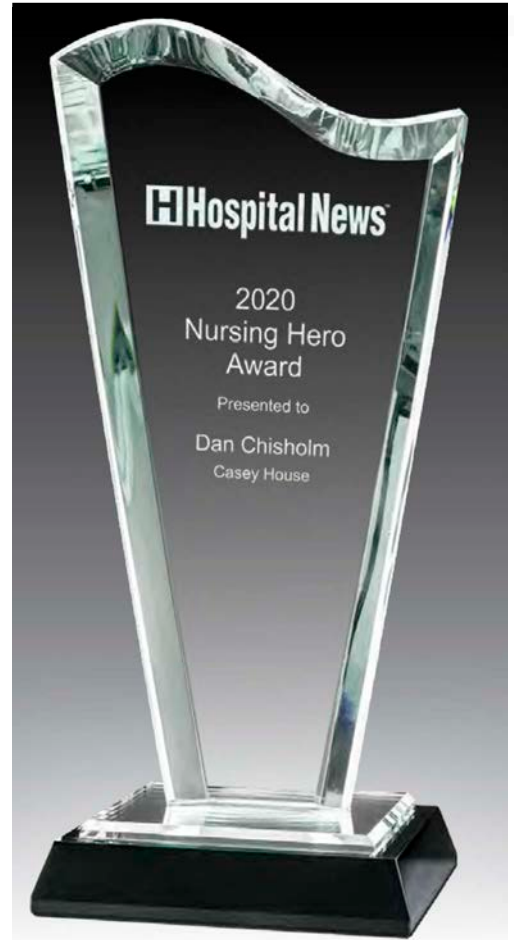

Jade Reflection Series

Radiant 3/8" thick glass awards

Clear-Out
SALE

Available in 2 sizes

Model	Size	Each
GLCC19172A	8 3/4"	57.95
GLCC19172B	9 3/4"	67.95