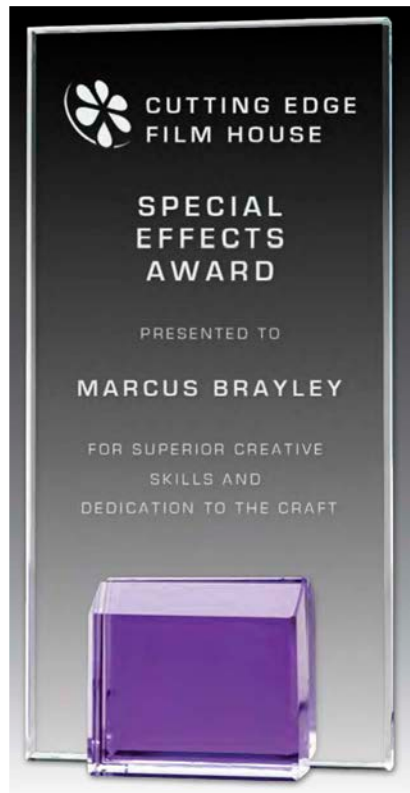

Model	Size	Each
GL1802A-PU	7"	27.95
GL1802B-PU	8"	34.95