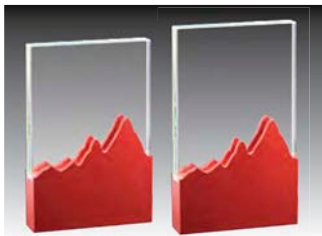

Model	Size	Each
GLBK1954A	8"	50.95
GLBK1954B	9"	57.95

Available in 2 sizes

Model	Size	Each
GLBK1531 S	7"	41.95
GLBK1531 M	7 3/4"	47.95

*Clear-Out*  
**SALE**

GL1794A-BK 4" x 6" \$27.95

GL2939 7" \$99.95

Logos and Engraving are for display purposes only and are not included in price

# Prism Series Glass

Available in 2 sizes

Model	Size	Each
GLA2888A-BU	7"	79.95
GLA2888B-BU	8"	84.95

Available in 2 sizes

Model	Size	Each
GLA2888A-RD	7"	79.95
GLA2888B-RD	8"	84.95

Logos and engraving are for display purposes only and are not included in price