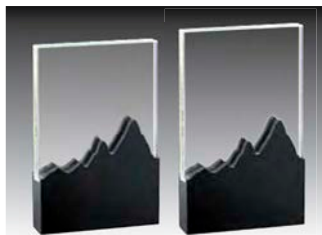

# Prism Series Glass

Available in 2 sizes

Model	Size	Each
GLA2888A-BU	7"	79.95
GLA2888B-BU	8"	84.95

Available in 2 sizes

Model	Size	Each
GLA2888A-RD	7"	79.95
GLA2888B-RD	8"	84.95

Logos and engraving are for display purposes only and are not included in price