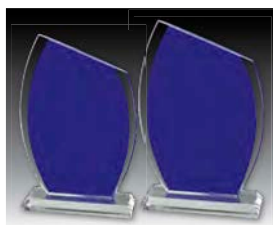

Available in 2 sizes

Model	Size	Each
GLBL2518A	8 1/4"	42.95
GLBL2518B	9 1/4"	46.95